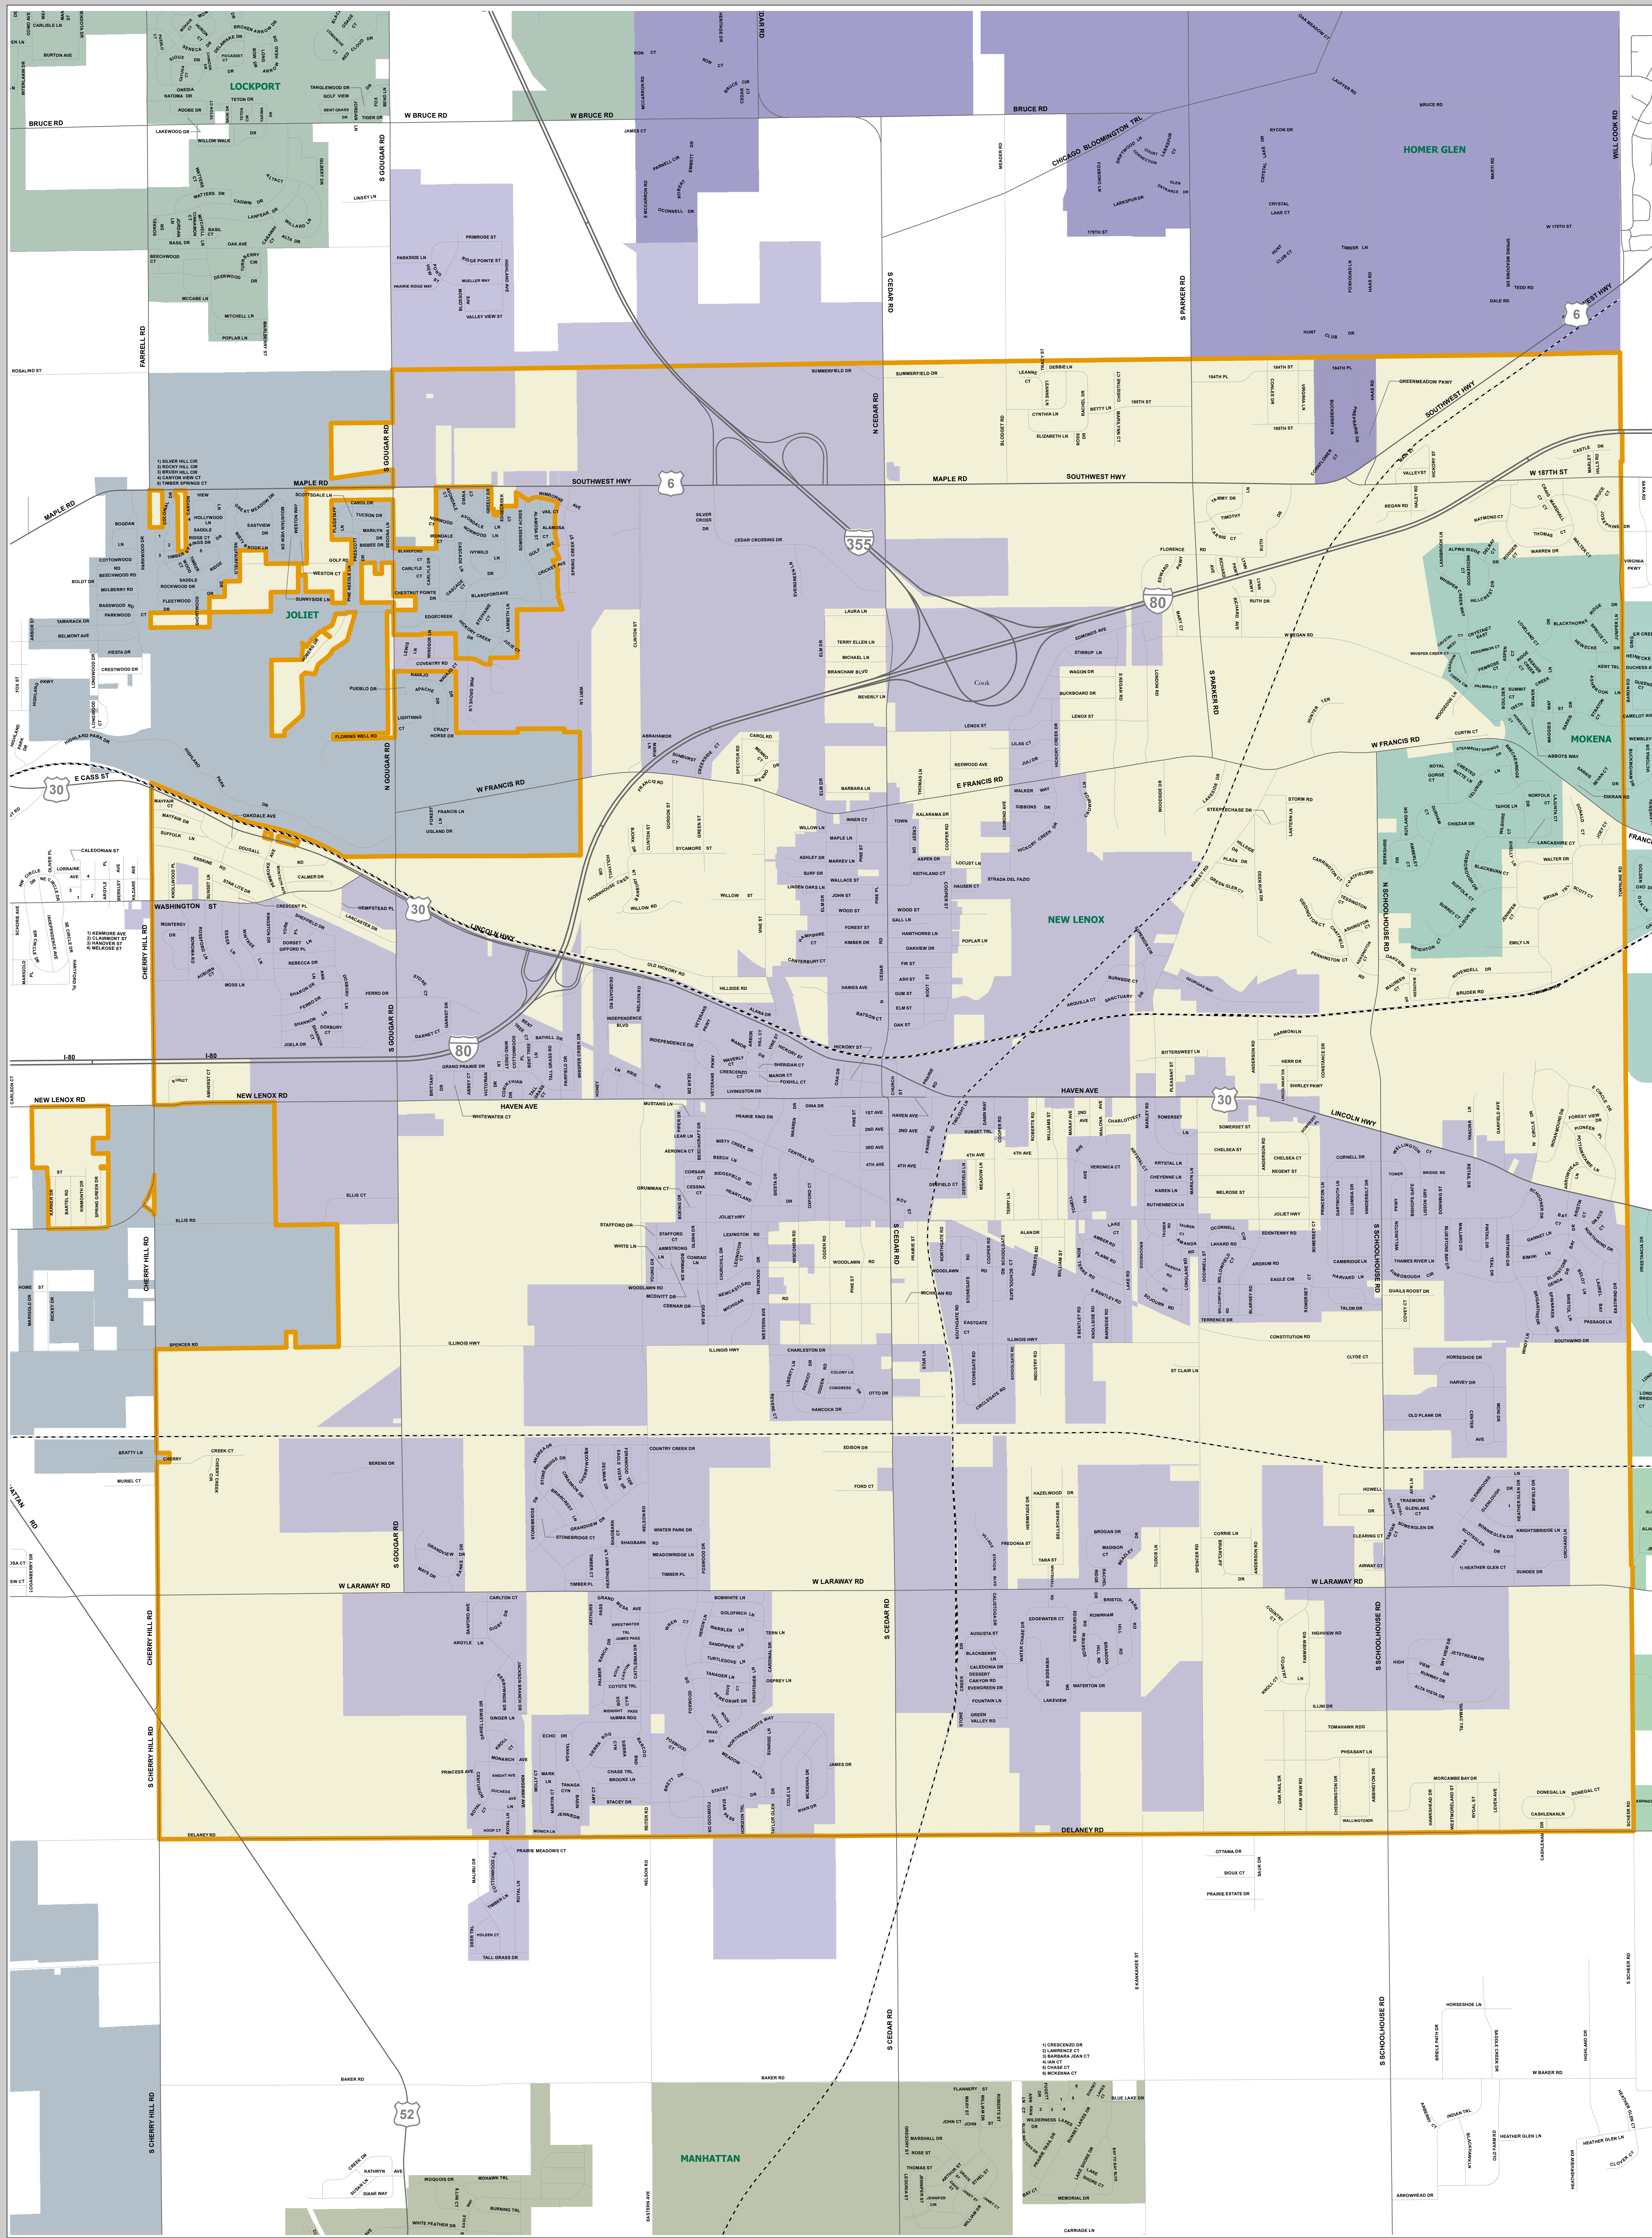

New Lenox Public Library District 954

Will County, Illinois ~ 2017

- Interstate
- U.S. Highway
- State Highway
- Local Street
- Rail
- Township
- New Lenox Library District
- Municipality

Lawrence M. Walsh
Will County Executive

Shawn Walsh
Regional Superintendent
of Schools